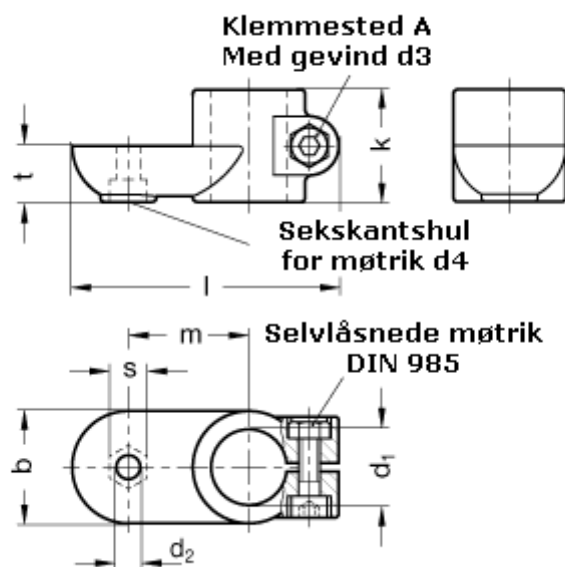

Article number: 20274B20OZ2BL

Description: E+G Swivel clamp connector
GN274-B20-OZ-2-BL

Measures

b = 40	s = 13
d1 = B20	t = 20.0
d2 = 8.5	
d3 = M 8	
d4 = M 8	
k = 40	
l = 95	
m = 43	